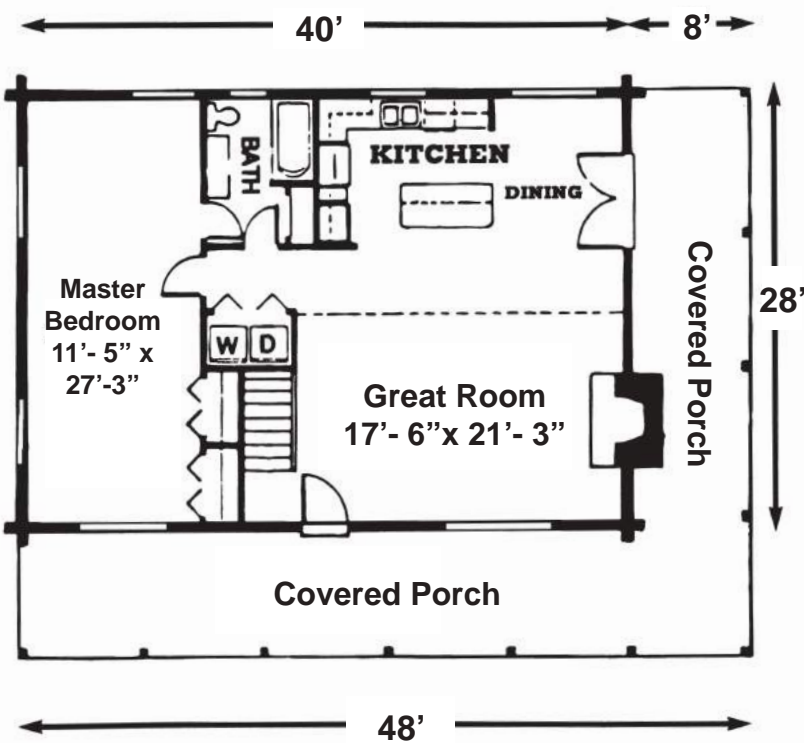

The Apalachicola

- * Heart Cut Cypress
- * Western Red Cedar
- * Pine
- * Free Custom Design
- * Engineered Blueprints
- * Customer Service 7 Days

First Floor 1120 Sf.
 Second Floor 641 Sf.
 Covered Porch 608 Sf.