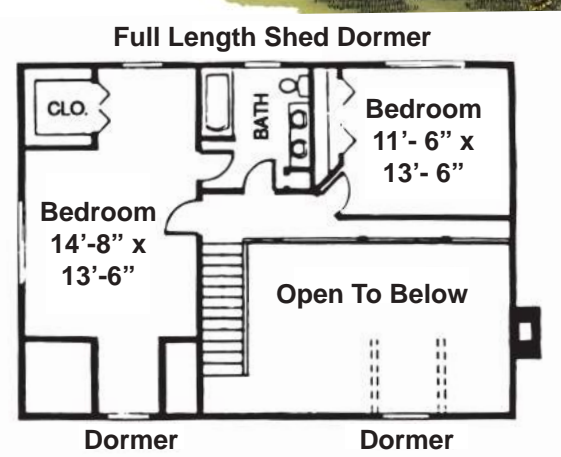

The Apalachicola

- * Heart Cut Cypress
- * Western Red Cedar
- * Pine
- * Free Custom Design
- * Engineered Blueprints
- * Customer Service 7 Days

First Floor 1120 Sf.
 Second Floor 641 Sf.
 Covered Porch 608 Sf.