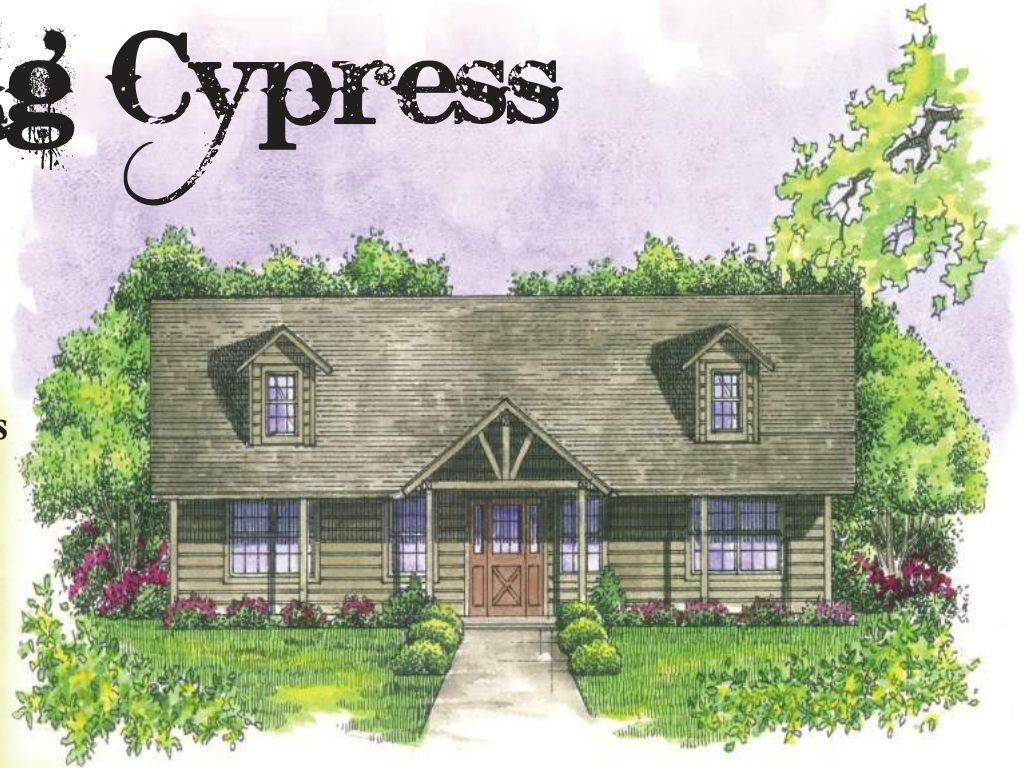

# The Big Cypress

- \* Heart Cut Cypress
- \* Western Red Cedar
- \* Pine
- \* Free Custom Design
- \* Engineered Blueprints

**Living Area 1500 Sq. ft.**  
**Covered Porch 400 Sq. ft.**

**Log Home Guys 866-306-1697**