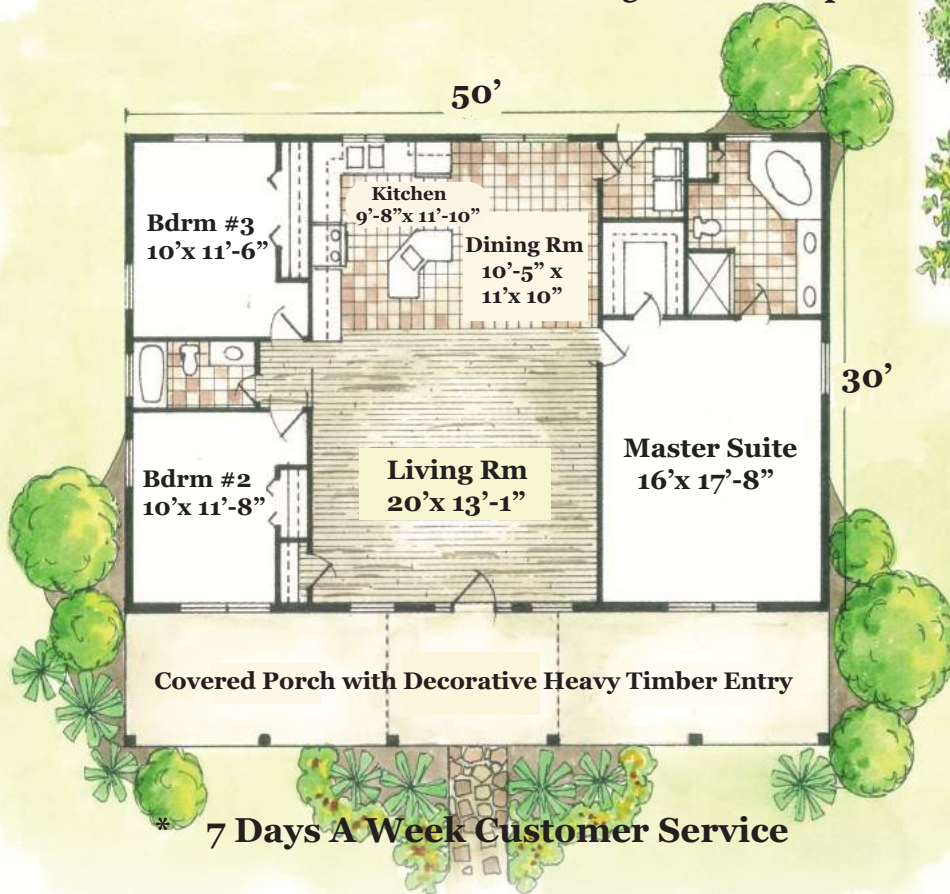

# The Big Cypress

- \* Heart Cut Cypress
- \* Western Red Cedar
- \* Pine
- \* Free Custom Design
- \* Engineered Blueprints

**Living Area 1500 Sq. ft.**  
**Covered Porch 400 Sq. ft.**

**Log Home Guys 866-306-1697**