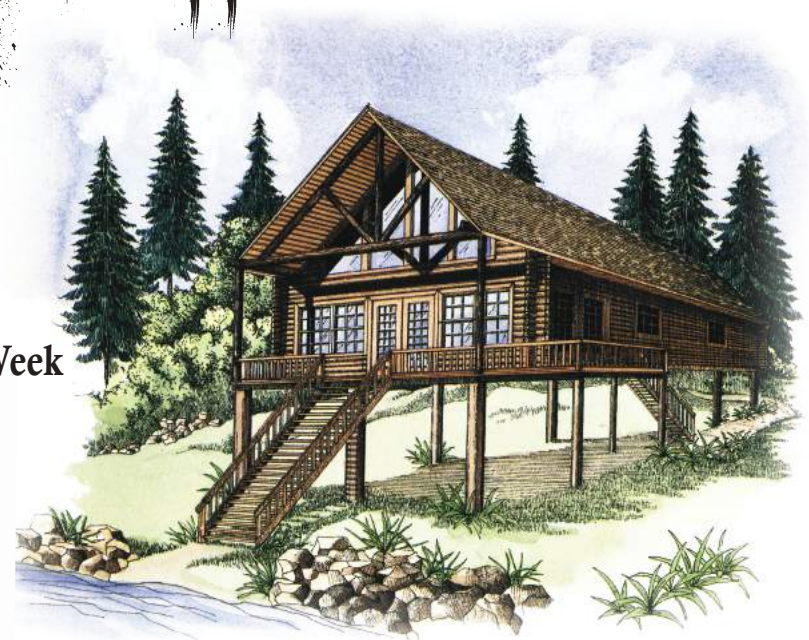

The Carrabelle

- * Heart Cut Cypress
- * Western Red Cedar
- * Pine
- * Free Custom Design
- * Engineered Blueprints
- * Customer Service 7 Days A Week

First Floor	768 Sq. ft.
Second Floor	412 Sq. ft.
Covered Porch	325 Sq. ft.