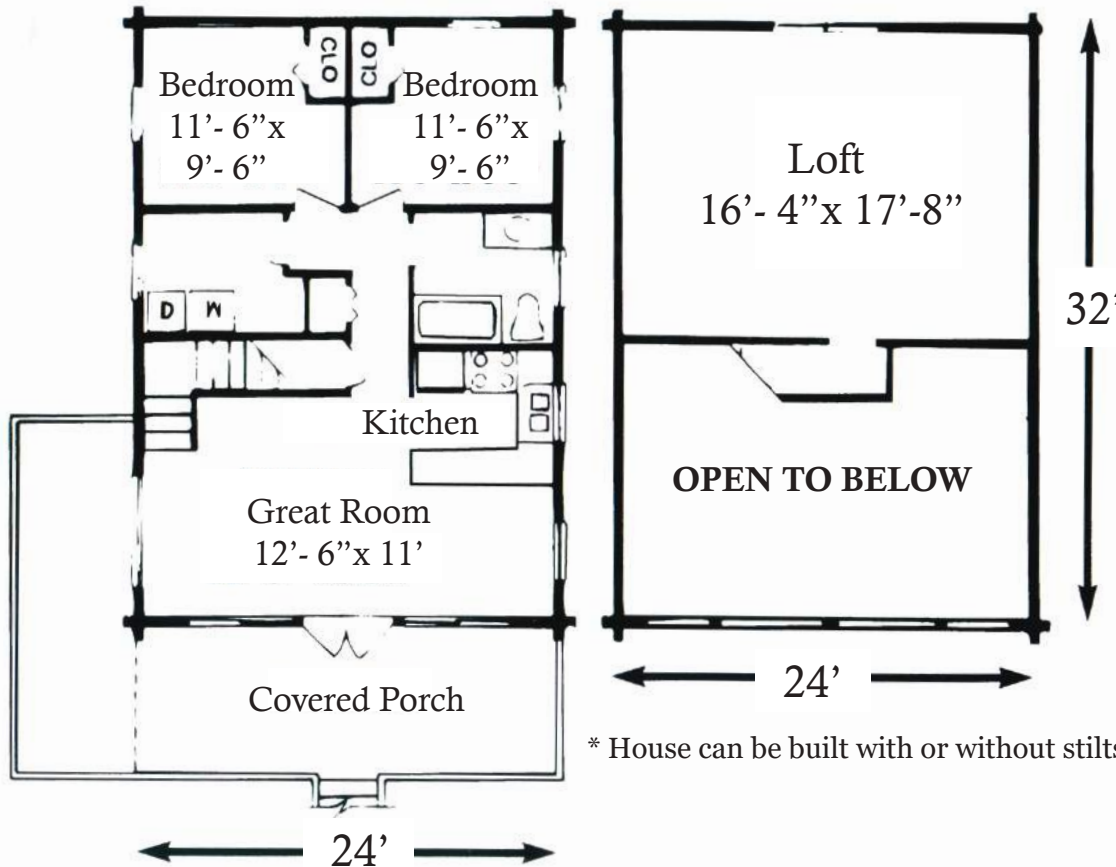

The Carrabelle

- * Heart Cut Cypress
- * Western Red Cedar
- * Pine
- * Free Custom Design
- * Engineered Blueprints
- * Customer Service 7 Days A Week

First Floor	768 Sq. ft.
Second Floor	412 Sq. ft.
Covered Porch	325 Sq. ft.