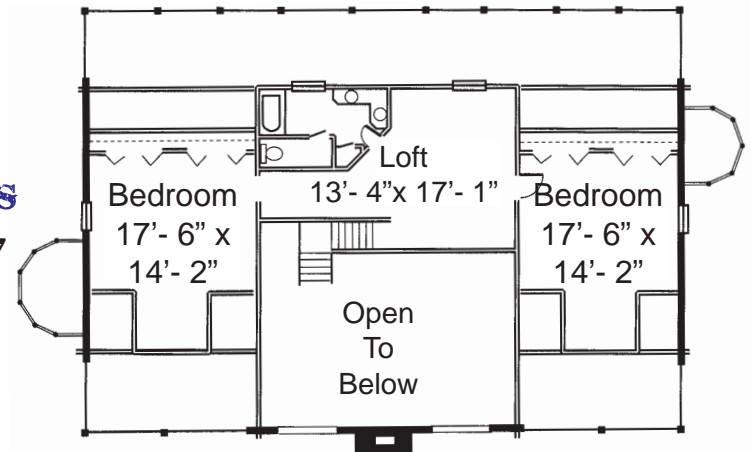

# The Shenandoah

- \* Heart Cut Cypress
- \* Western Red Cedar
- \* Pine
- \* Free Custom Design
- \* Engineered Blueprints
- \* 7 Day Customer Service

|               |          |
|---------------|----------|
| First Floor   | 2120 sf. |
| Second Floor  | 1469 sf. |
| Total Heated  | 3589 sf. |
| Covered Porch | 800 sf.  |