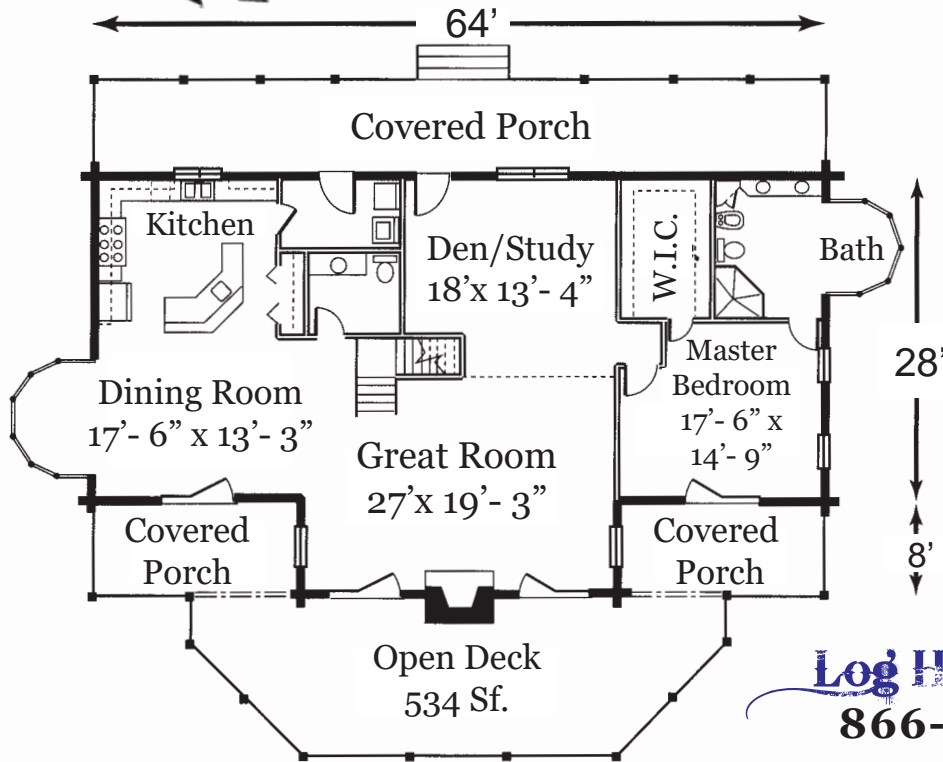

# The Shenandoah

- \* Heart Cut Cypress
- \* Western Red Cedar
- \* Pine
- \* Free Custom Design
- \* Engineered Blueprints
- \* 7 Day Customer Service

|               |          |
|---------------|----------|
| First Floor   | 2120 sf. |
| Second Floor  | 1469 sf. |
| Total Heated  | 3589 sf. |
| Covered Porch | 800 sf.  |