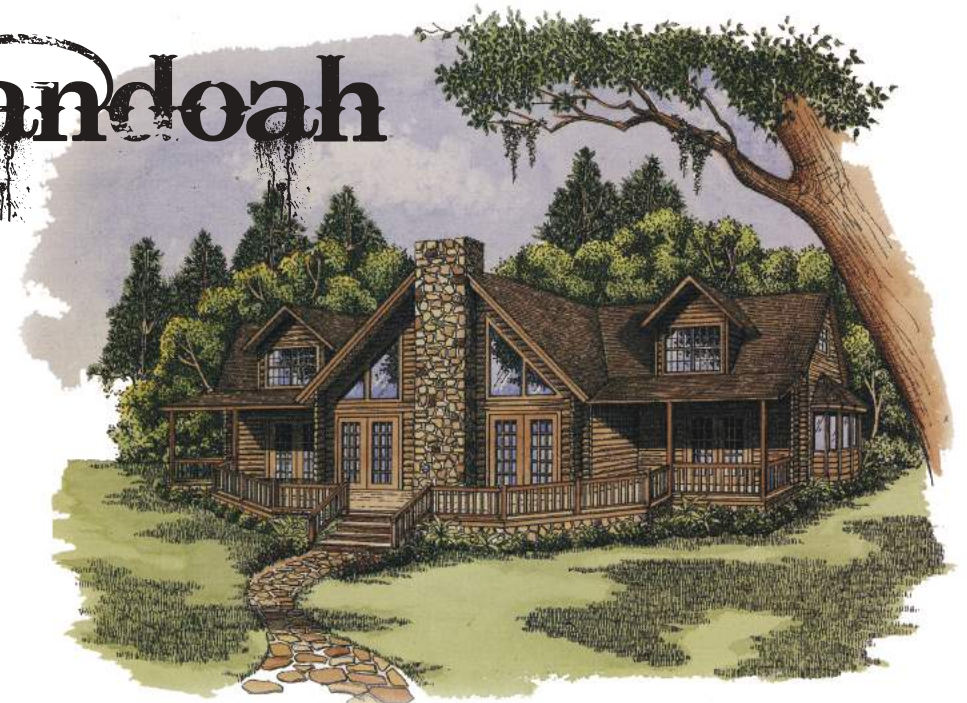

# The Shenandoah

- \* Heart Cut Cypress
- \* Western Red Cedar
- \* Pine
- \* Free Custom Design
- \* Engineered Blueprints
- \* 7 Day Customer Service

|               |          |
|---------------|----------|
| First Floor   | 2120 sf. |
| Second Floor  | 1469 sf. |
| Total Heated  | 3589 sf. |
| Covered Porch | 800 sf.  |